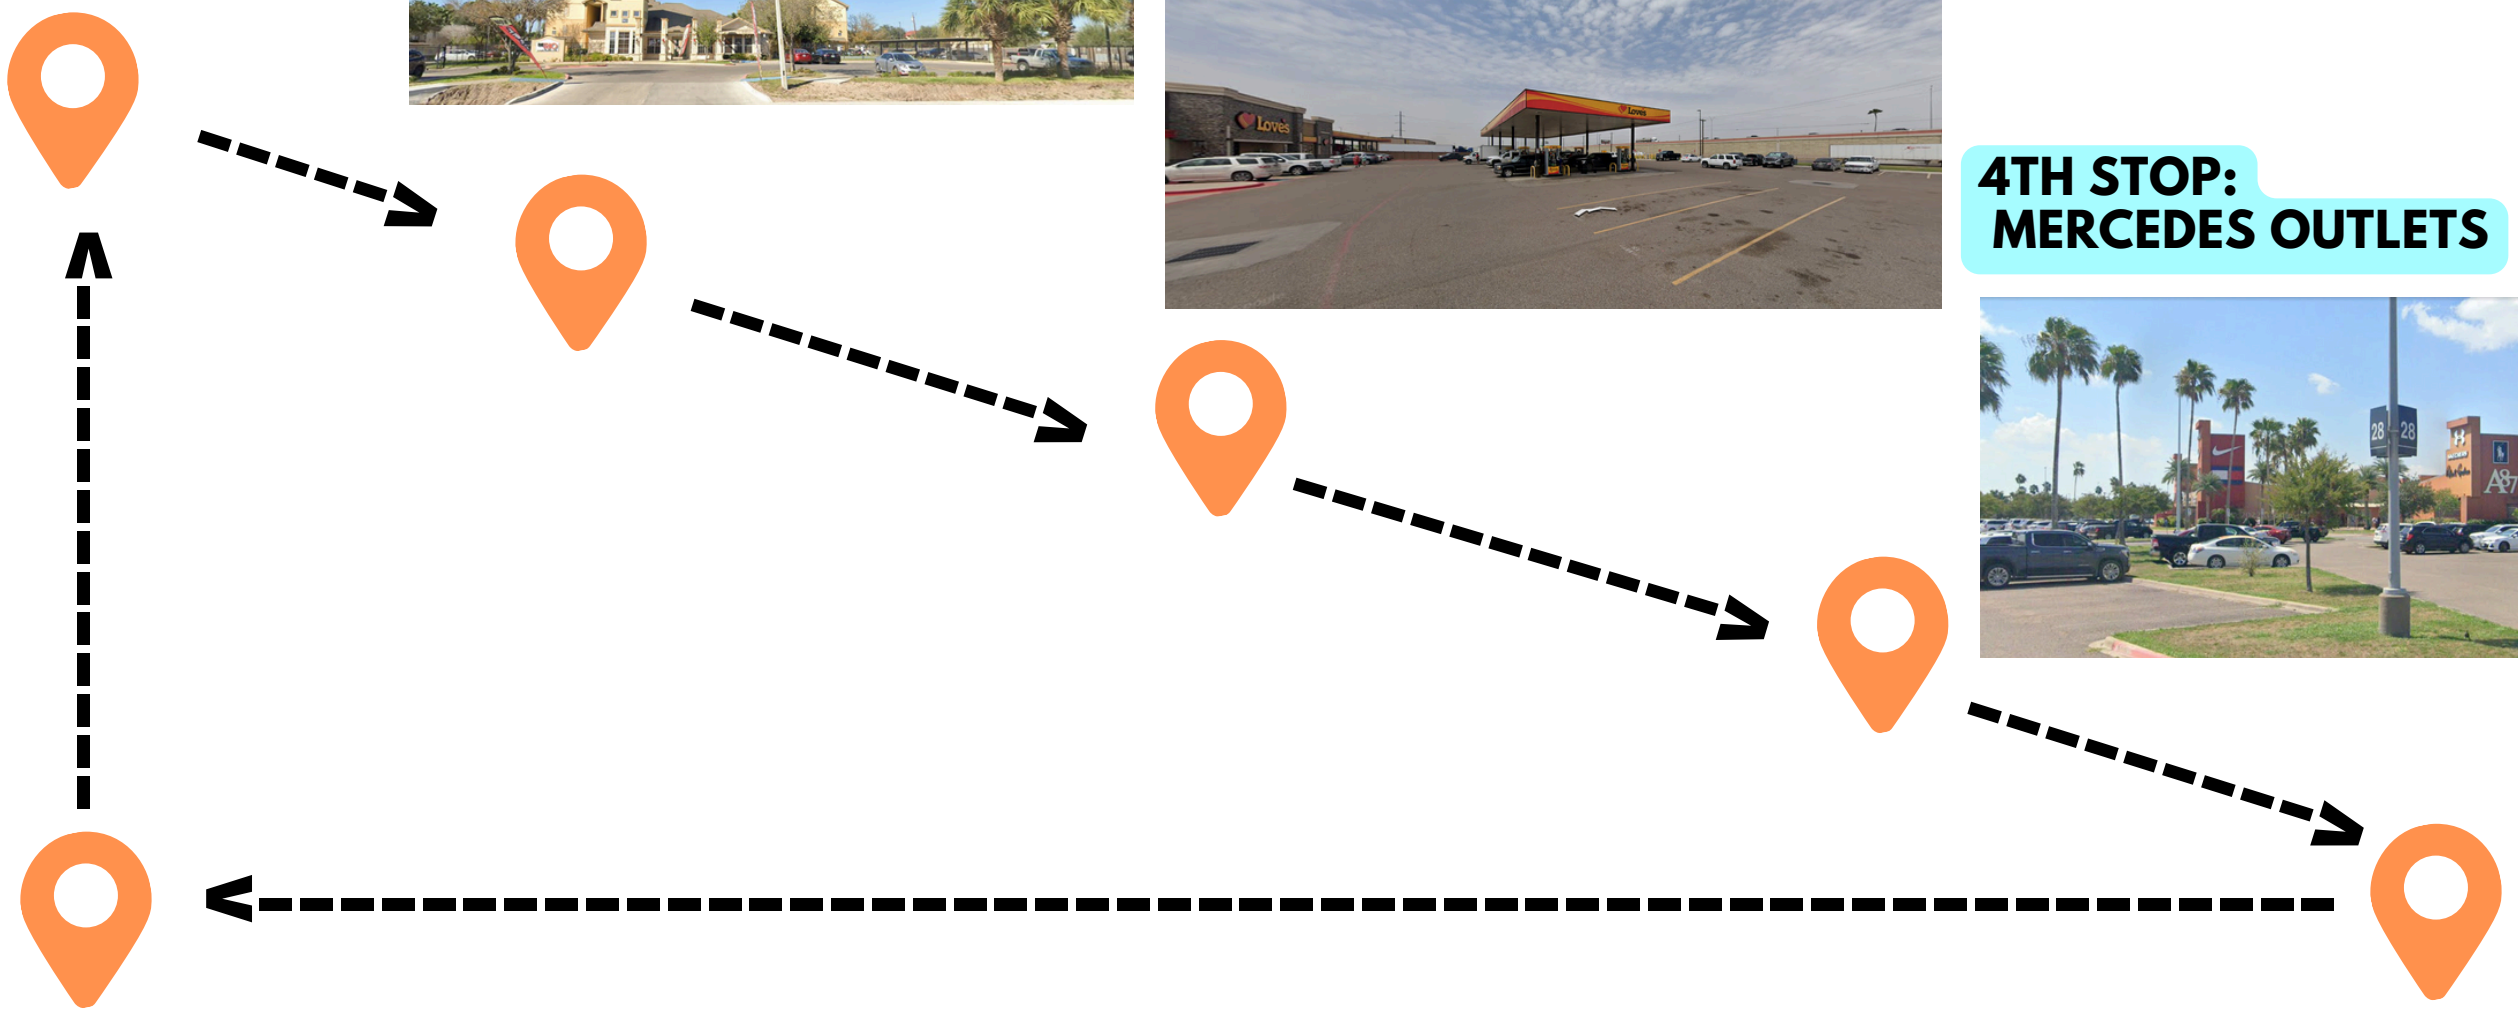

AFTERNOON BUS ROUTE

**1ST STOP:
THE GRANDE**

**2ND STOP:
THE RIO**

**3RD STOP:
LOVE'S TRAVEL STOP**

**4TH STOP:
MERCEDES OUTLETS**

**5TH STOP:
DILLARDS**

**FINAL DESTINATION:
HECM**

KEY

***** Bus driver will leave campus to begin route at 5:30 PM*****

Stop #	Location	Arrival Time	Departure Time
1	1815 W Chapin St, Edinburg, TX 78541	5:40 PM	5:45 PM
2	941 N Sugar Rd, Edinburg, TX 78541	5:48 PM	5:50 PM
3	545 I-2, Donna, TX 78537	6:15 PM	6:20 PM
4	5001 E Expressway 83 #712, Mercedes, TX 78570 Light Post #28	6:35 PM	6:40 PM
5	2340 North Expy 77, Brownsville, TX 78526	7:10 PM	7:15 PM
6	6200 Tres Lagos Blvd, McAllen, TX 78504	9:00 PM	